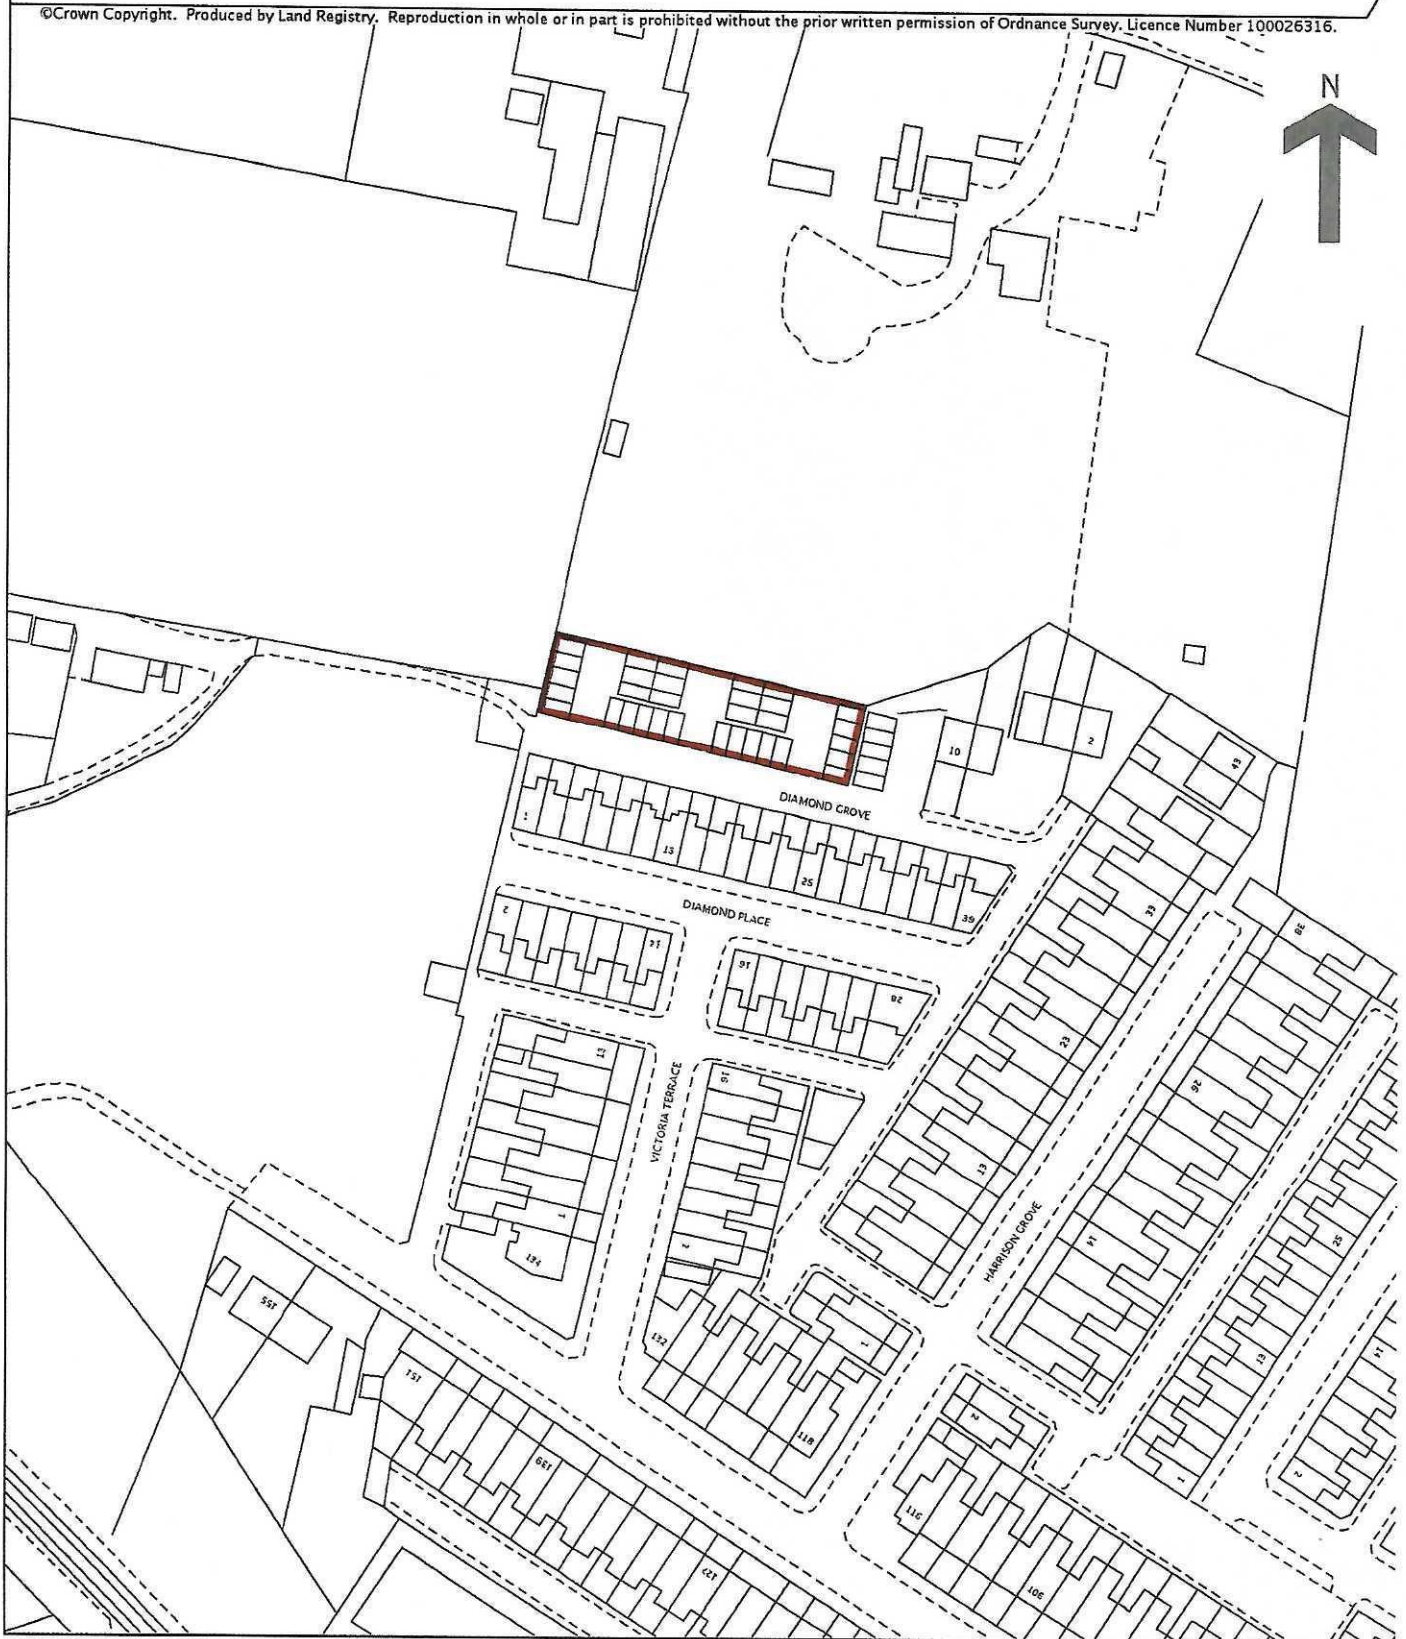

Land Registry
Official copy of
title plan

Title number NYK283972
Ordnance Survey map reference SE3256SE
Scale 1:1250
Administrative area North Yorkshire :
Harrogate

©Crown Copyright. Produced by Land Registry. Reproduction in whole or in part is prohibited without the prior written permission of Ordnance Survey. Licence Number 100026316.

**Diamond Grove Garages,
Starbeck**

Working for you

© Crown copyright and database rights 2015 Ordnance Survey 100019628