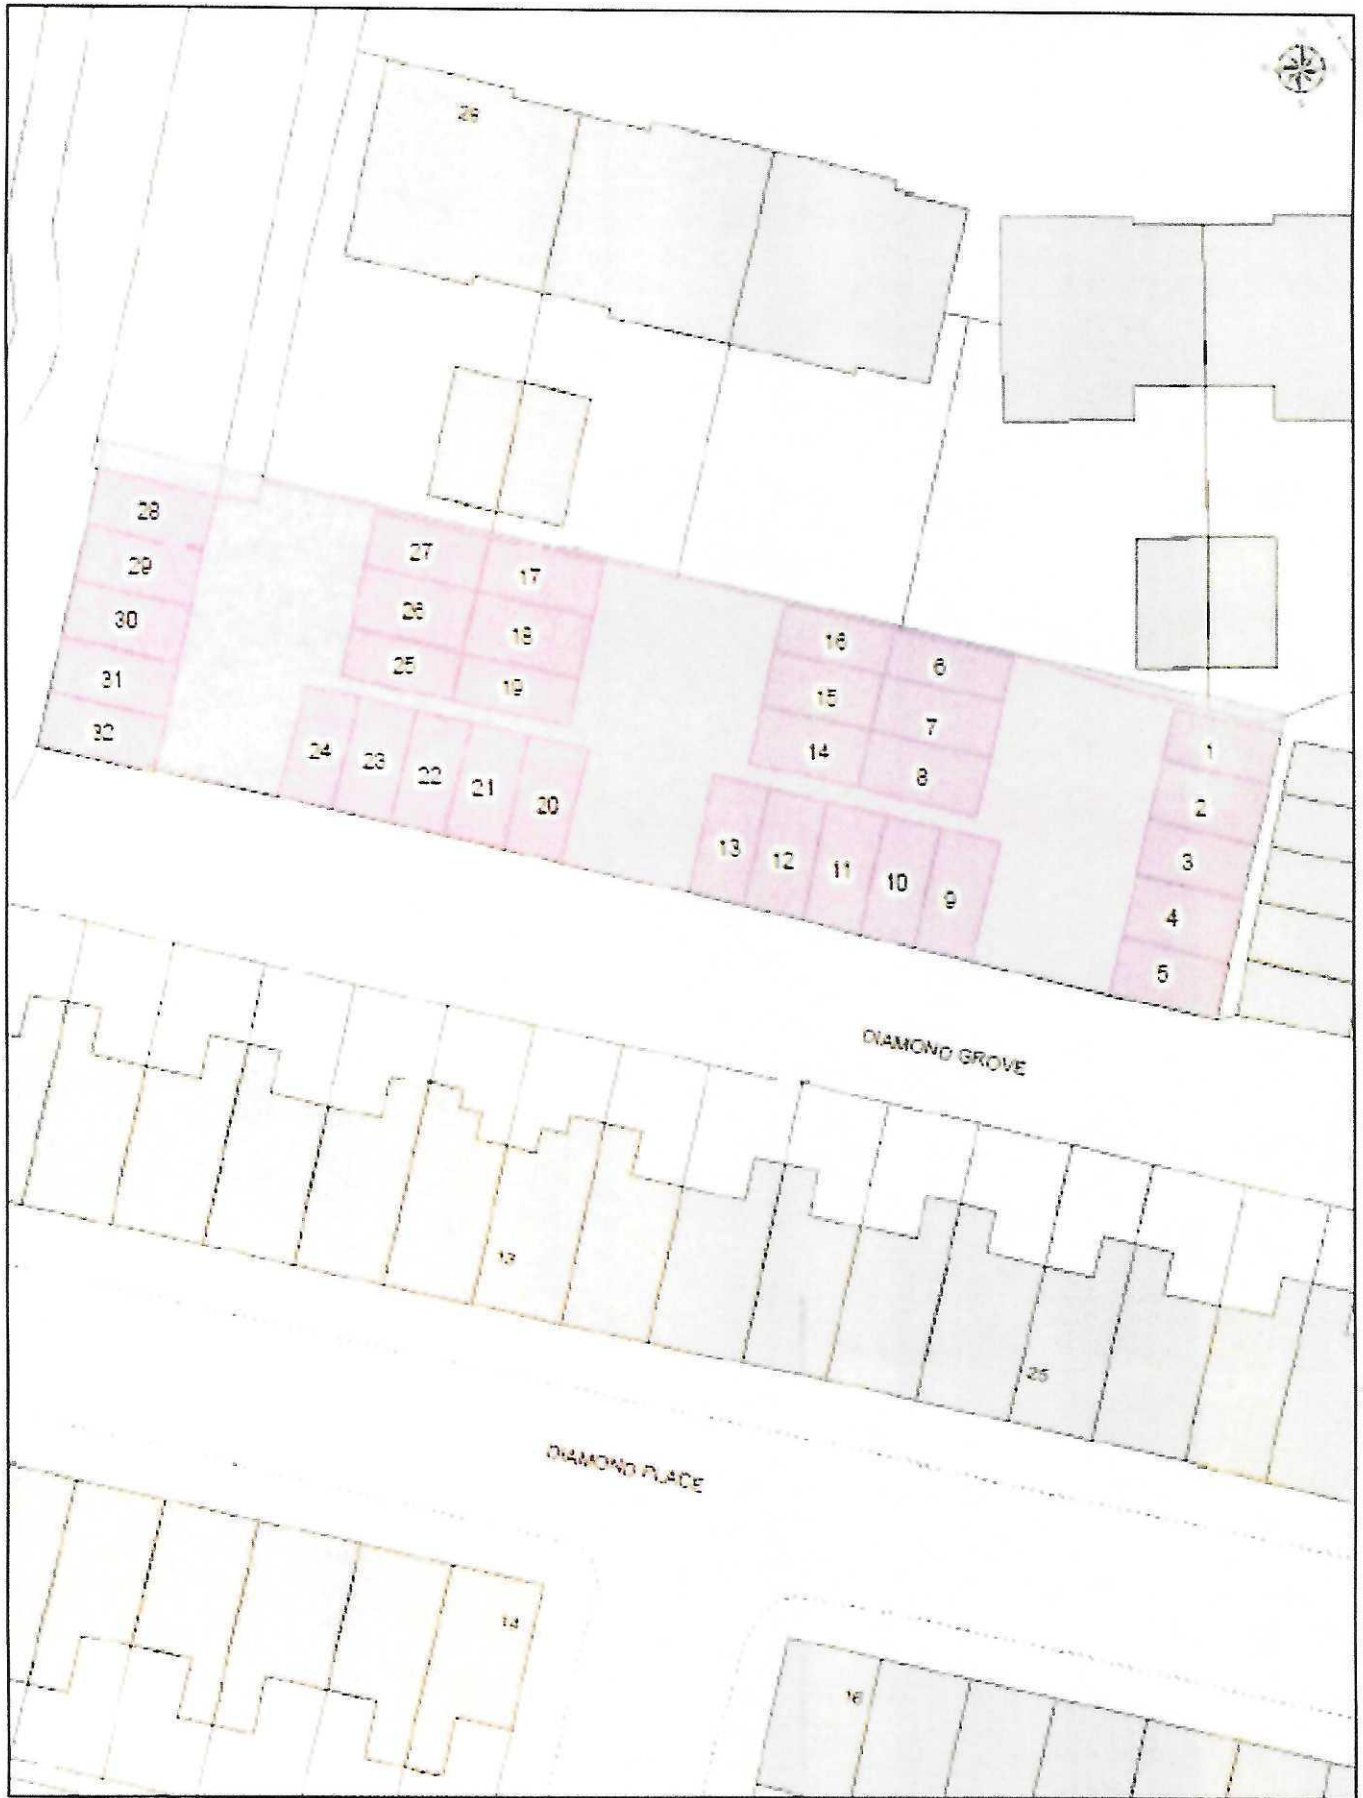

Land Registry
Official copy of
title plan

Title number NYK283972
Ordnance Survey map reference SE3256SE
Scale 1:1250
Administrative area North Yorkshire :
Harrogate

©Crown Copyright. Produced by Land Registry. Reproduction in whole or in part is prohibited without the prior written permission of Ordnance Survey. Licence Number 100026316.

**Diamond Grove Garages,
Starbeck**

Working for you

© Crown copyright and database rights 2015 Ordnance Survey 100019628